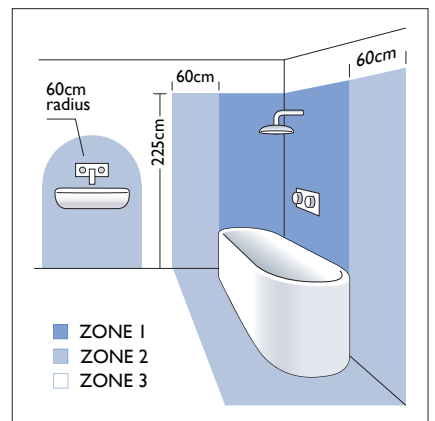

1x8w T5  incl.

55 lm/W

Zones **2** **3**

**NOTE:**  
If used with a motion detector, ensure a minimum of 20 minutes ON time.